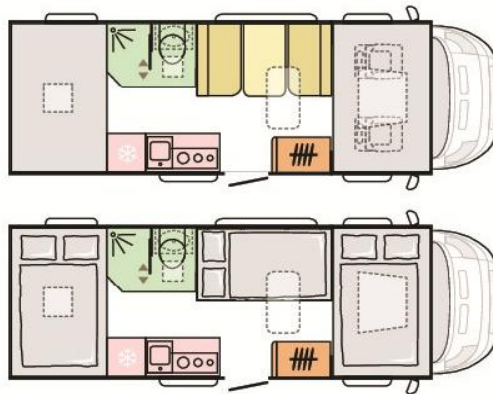

**ADRIA CORAL XL 600 DP**

**TECHNICAL DATA**

X standard

O optional

**CHASSIS**

Emissions rating	Euro 6D
Citroen 6D 2.2 140 Hp 35 L	X

**DIMENSIONS AND WEIGHTS**

Body length (mm)	6999
Total width (mm)	2299
Total height (mm)	3070
Internal height (mm)	2040-2350
Mass in running order (MRO, Kg)	2922
Maximum authorized weight (Kg)	3500
Maximum towing weight (Kg)	2000
Maximum loading weight (Kg)	578
Wheel base (mm)	4035
Nr. Of homologated seats incl. driver's seat	6